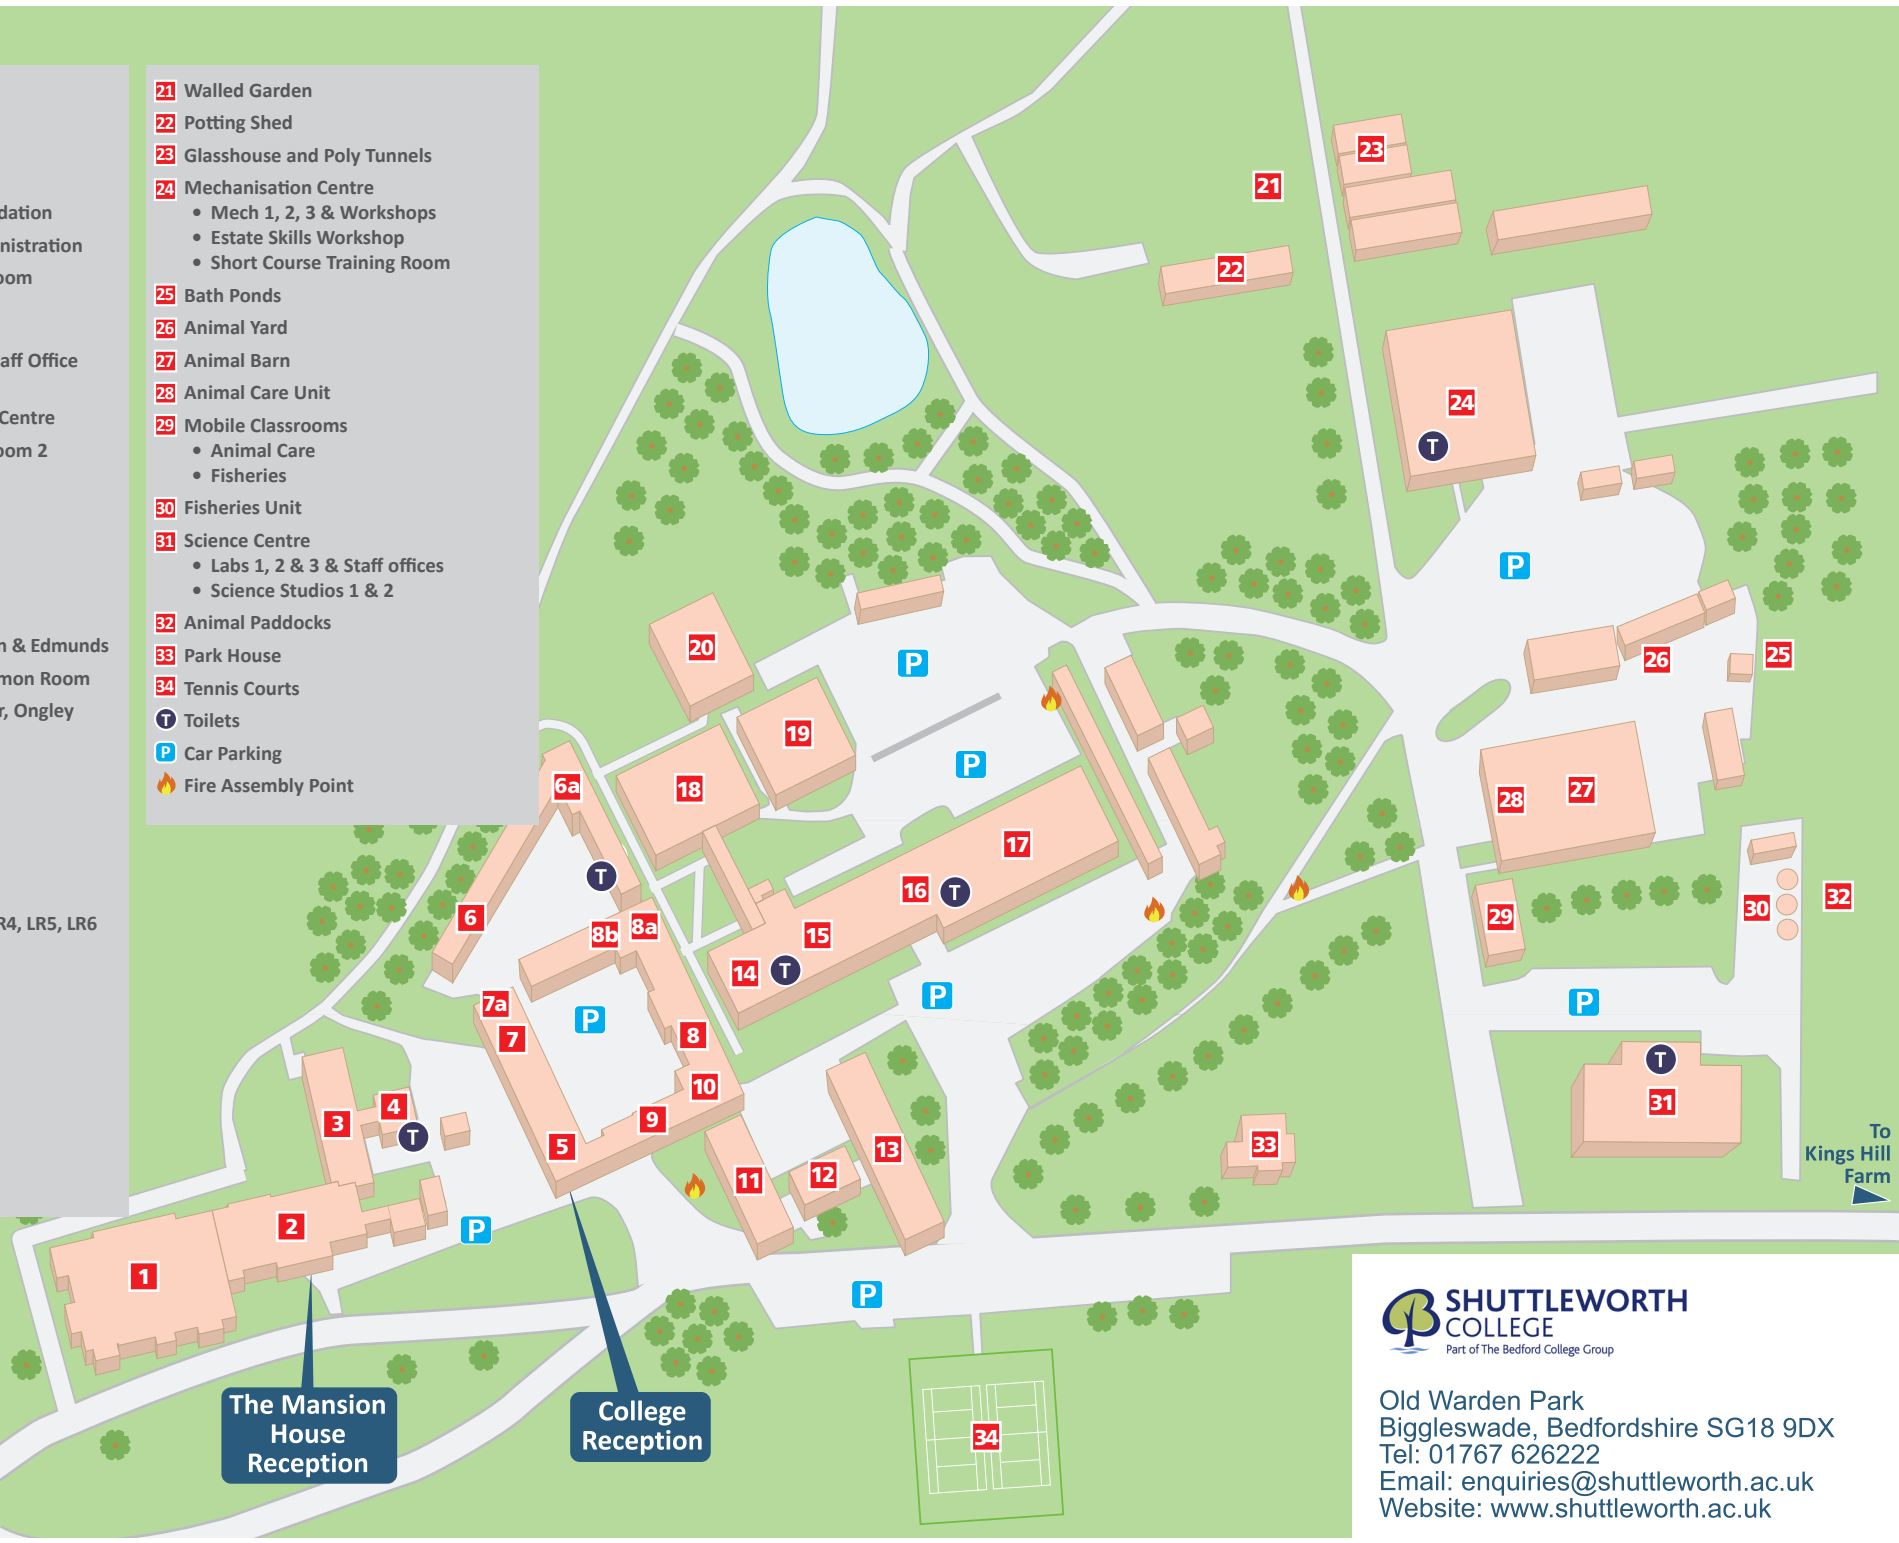

The Mansion House Reception

College Reception

Old Warden Park
 Biggleswade, Bedfordshire SG18 9DX
 Tel: 01767 626222
 Email: enquiries@shuttleworth.ac.uk
 Website: www.shuttleworth.ac.uk

Room Code	Long Description	Map Location	Room Code	Long Description	Map Location
BA01	Red Brick Barn	6a	SWLT	Lecture Theatre	14
BA02	Basic Classroom		SWL1	Mechanisation 1	
POLY	Polytunnel	23	SWL2	Mechanisation 2	
SWPS	Potting Shed	22	SWL3	Mechanisation 3	
SWACC	Animal Care Classroom	28	SWSW	Estate Skills workshop	24
SWACH	Animal Care Husbandry Room		SWW1	Workshop 1	
SWACM	Mobile Classrooms Left: Animal Care Right: Fisheries	29	SWW2	Workshop 2	
				Short Course Classroom	
SWACU	Animal Care Unit	27	SWSCI1	Science Studio 1	
SWDR	Dorothy Room	1	SWSCI2	Science Studio 2	
SWEA	Equine Arena – Large	Mount Pleasant Equine Centre	SWSCIL1	Science Lab 1	31
SWEA2	Equine Arena – Small		SWSCIL2	Science Lab 2	
SWEC	Equine Classroom		SWSCIL3	Science Lab 3	
SWET	Equine Tack Room		SWLRC1	IT Suite	
SWEY	Equine Yard		SWLRC2	Classroom	
SWF	Farm	Kings Hill Farm	SWLRC3	Classroom	18
SWF1	Floristry Studio	9	SWLRC4	IT Suite	
SW02	Courtyard Florist Shop	8	SWLRC5	Small IT Suite	
-	Fisheries Unit	30	SWLRC6	Classroom	
SWH1/H2	Design Centre H1 & H2 Classrooms	20	-	Library	19
			-	HE Centre	
SWIT3	Design Centre IT3 – Computer Suite		SWLRC7	Tutorial Room	
SWPH	Park House	34	-	Additional Support	7