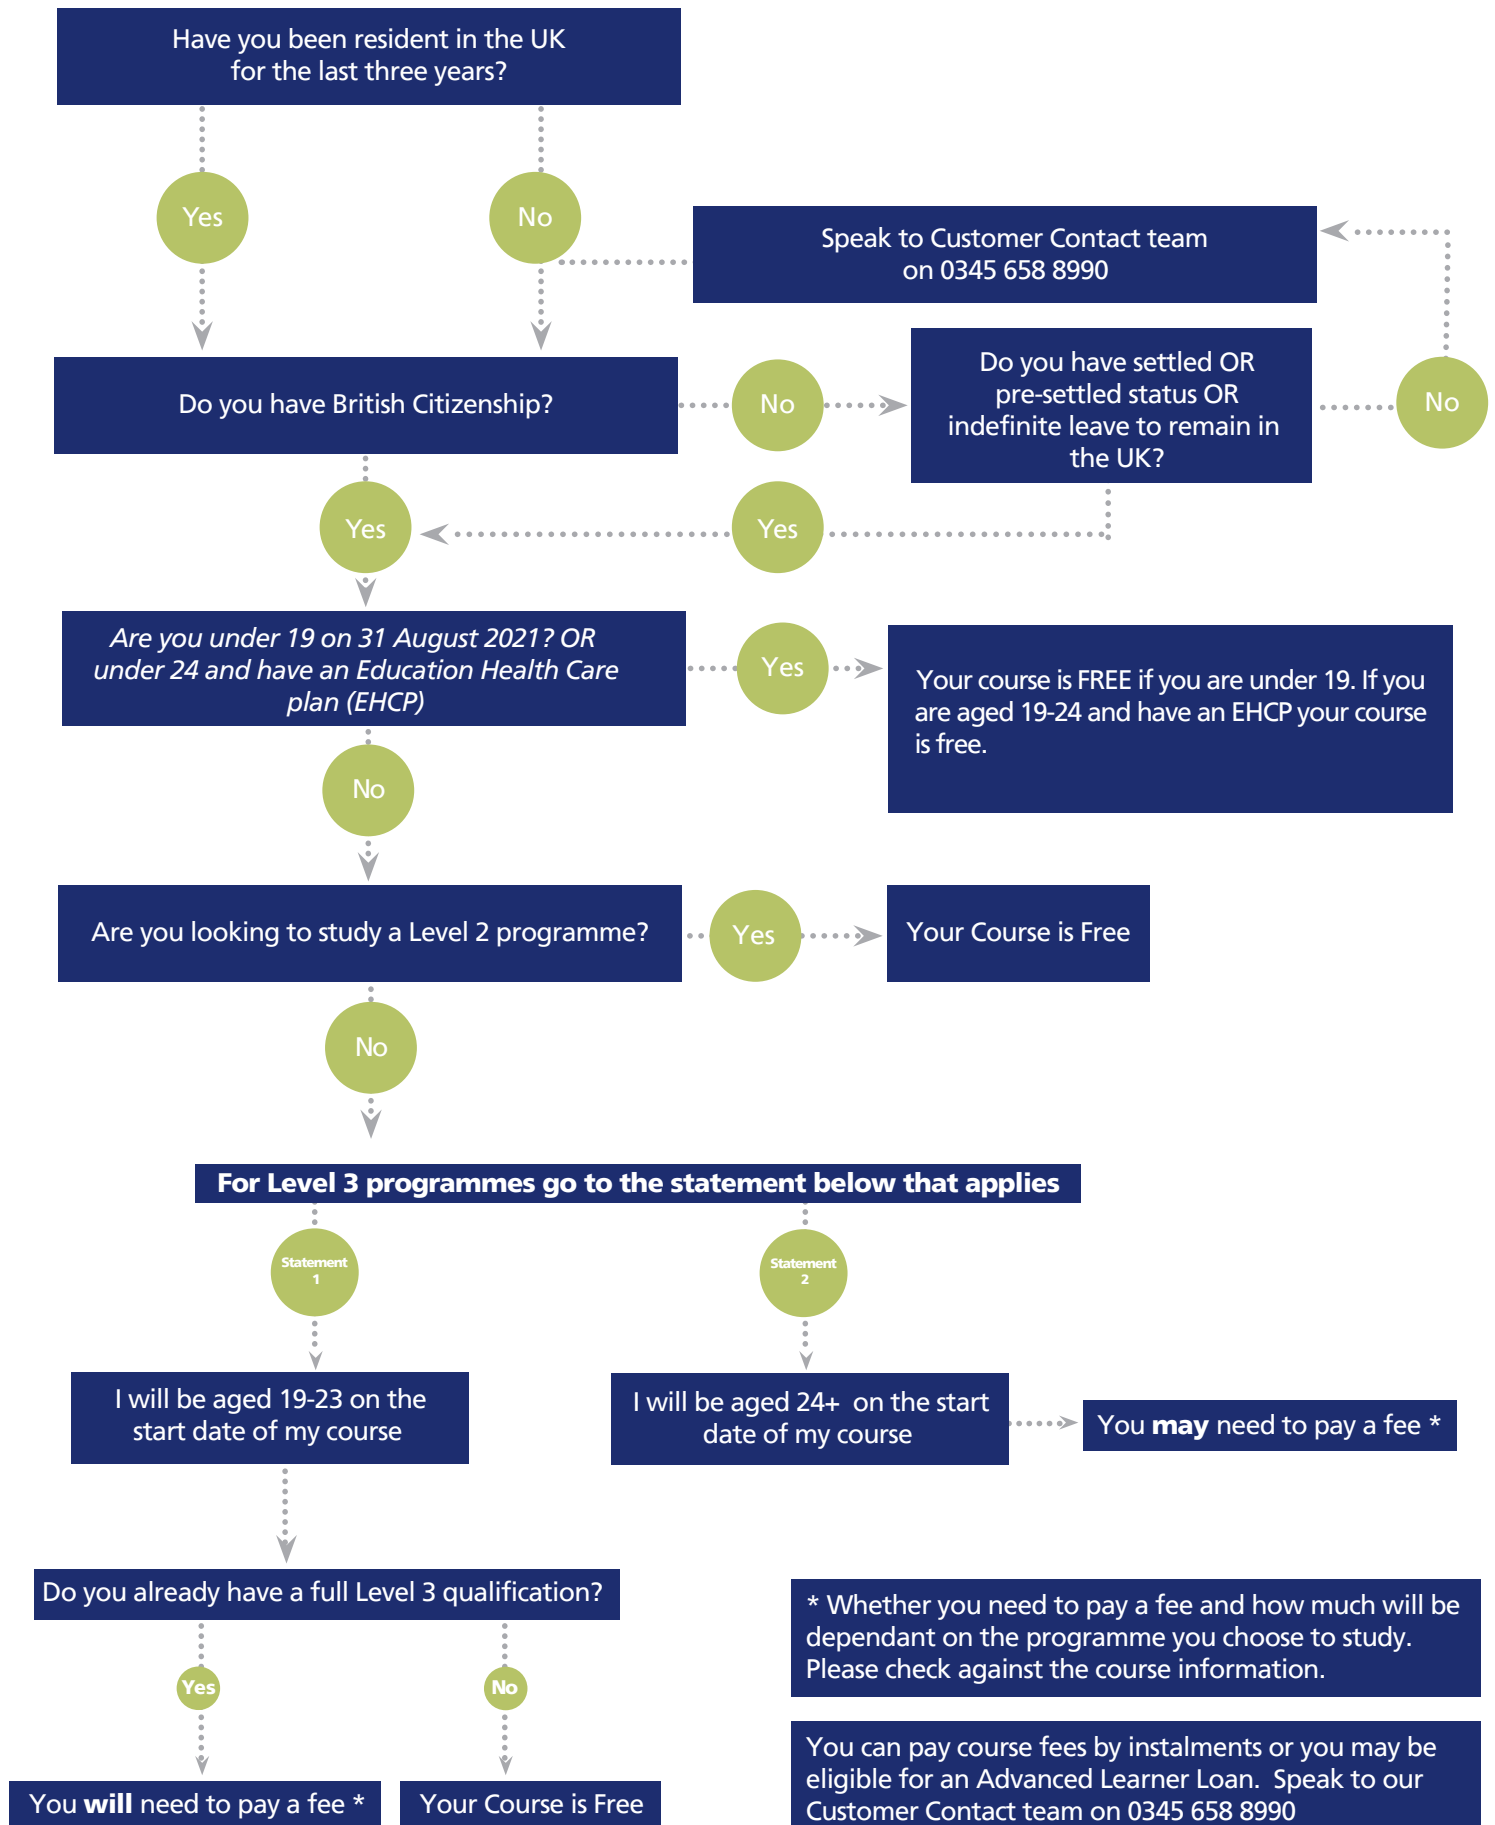

If your postcode is a Cambridgeshire, Greater London or Midlands residence, please contact our Customer Contact team on 0345 658 8990 before proceeding.

* Whether you need to pay a fee and how much will be dependant on the programme you choose to study. Please check against the course information.