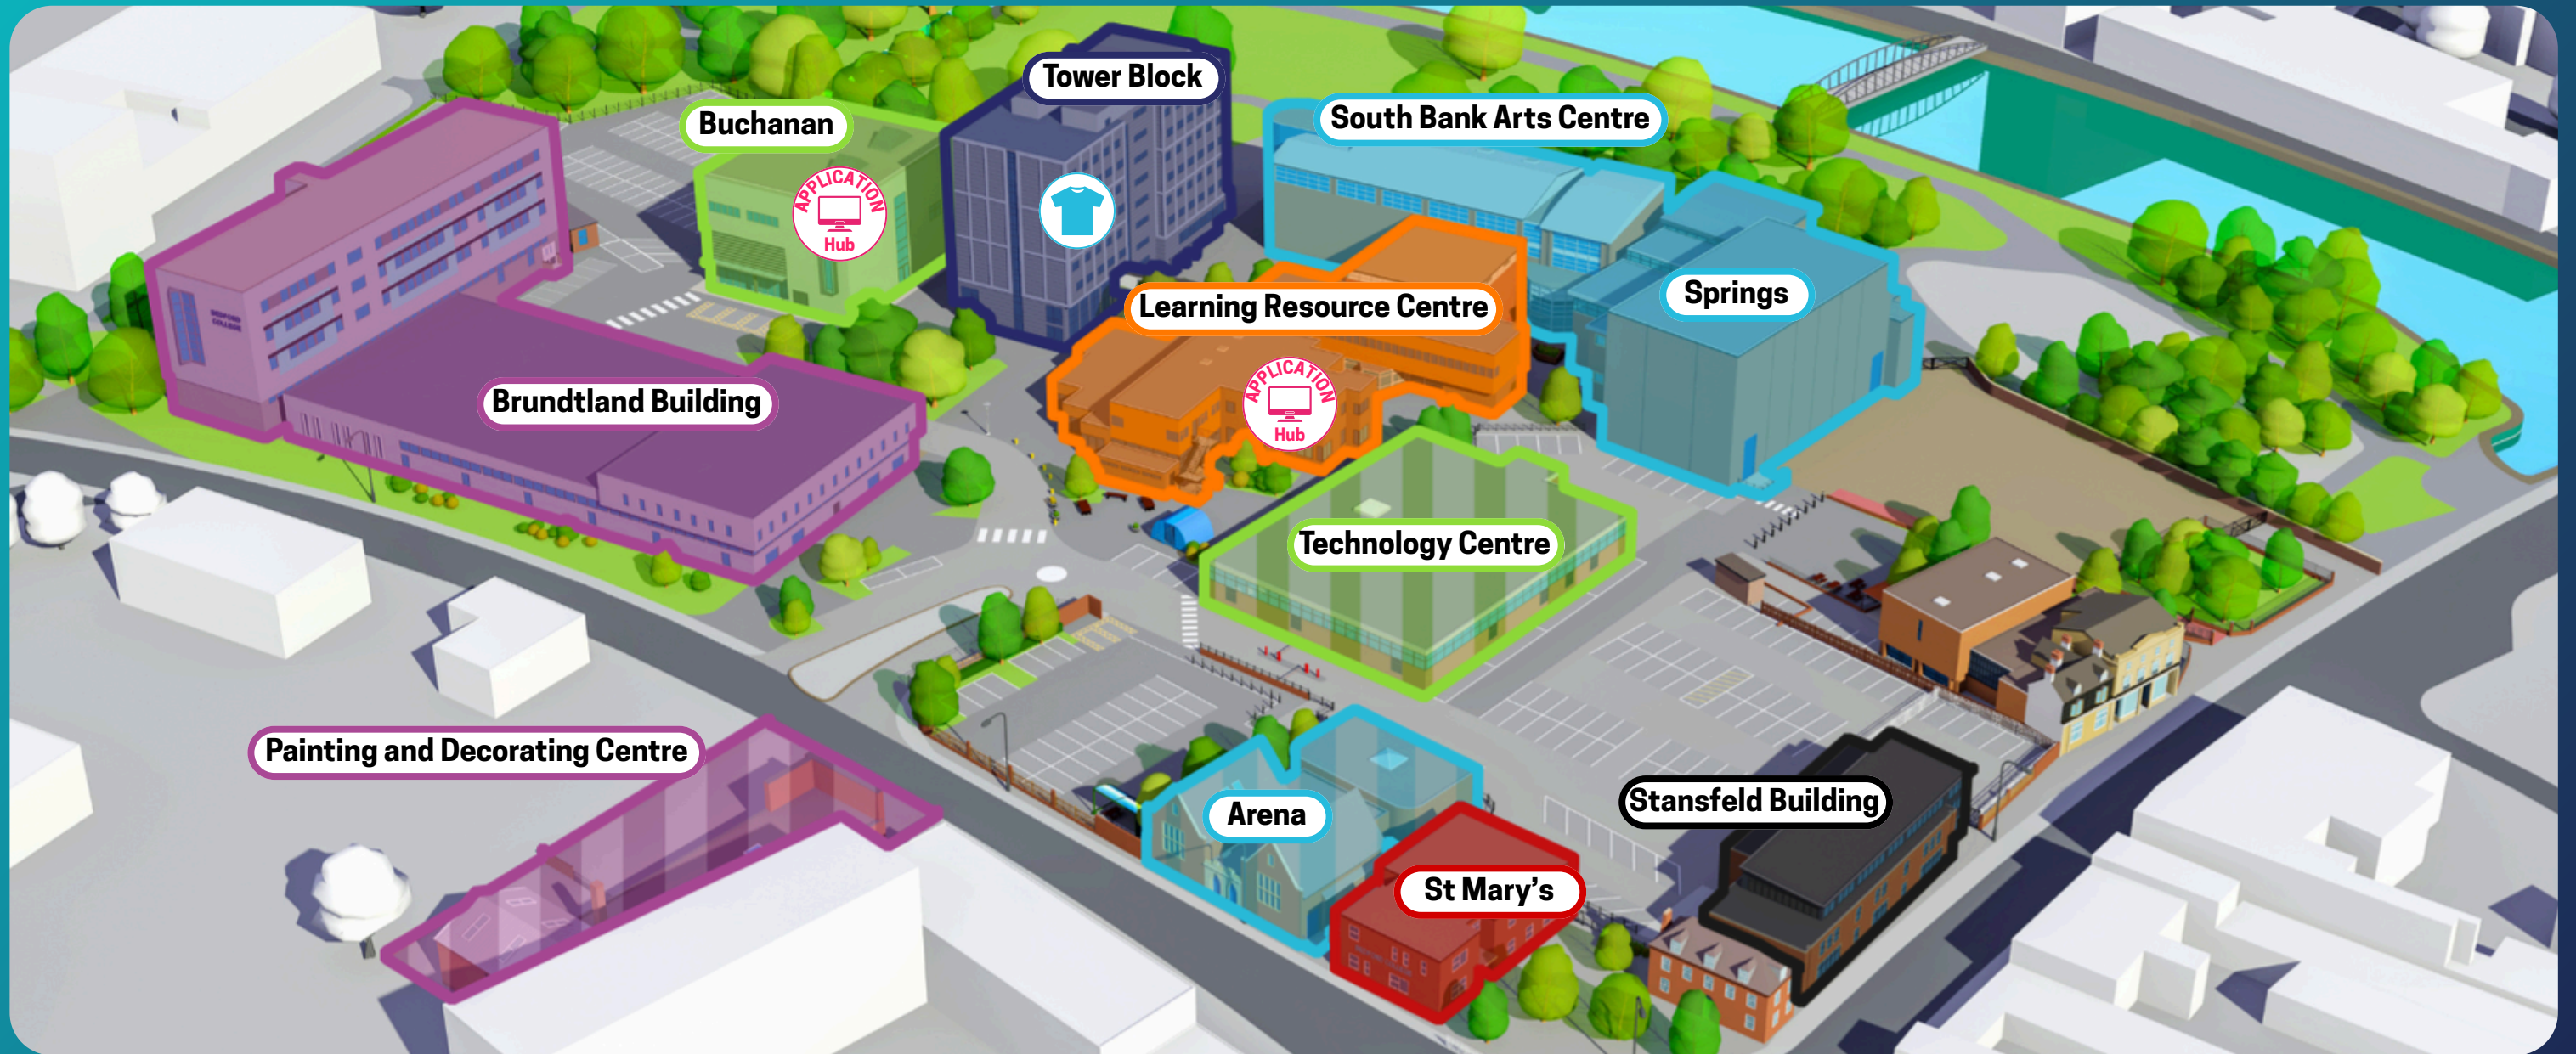

Brundtland Building

Ground floor
Brickwork
Carpentry
Construction
Technical & Modern Construction

First floor
Carpentry

Second floor
Childcare
Health & Social Care

Tower Block

Ground floor
Home Educated
Student Services

Mezzanine
Campus Tours

Meet the Principal
5:45pm & 6:30pm
Munch & Mocha

First floor
Computing

Second floor
Esports

Third floor
Science

Fourth floor
Accounting
Business
Marketing
Travel & Tourism

Learning Resource Centre (LRC)

Access to Higher Skills
Additional Learning Support
Adult Education

Application Hub

Apprenticeships
Counselling
English & Maths
Higher Skills
The King's Trust

Studio Theatre

Musical Theatre
Performing Arts
Production Arts
Theatrical Make-Up

South Bank Arts Centre

Ground floor
3D Design
Art & Design
Photography

First floor
Animation, Illustration &
Games Design
Fashion & Textiles
Graphic Design
Media

Second floor
Fine Art
Foundation Art Diploma

Springs

Ground floor
Sport

Technology Centre

Electrical Installation

Stansfeld Building

Pathways

St. Mary's

Adult English & Maths
ESOL
(English for speakers of other languages)

Arena

Music Technology
(The door to the Arena is accessed via the small front car park)

Painting and Decorating Centre

Painting & Decorating